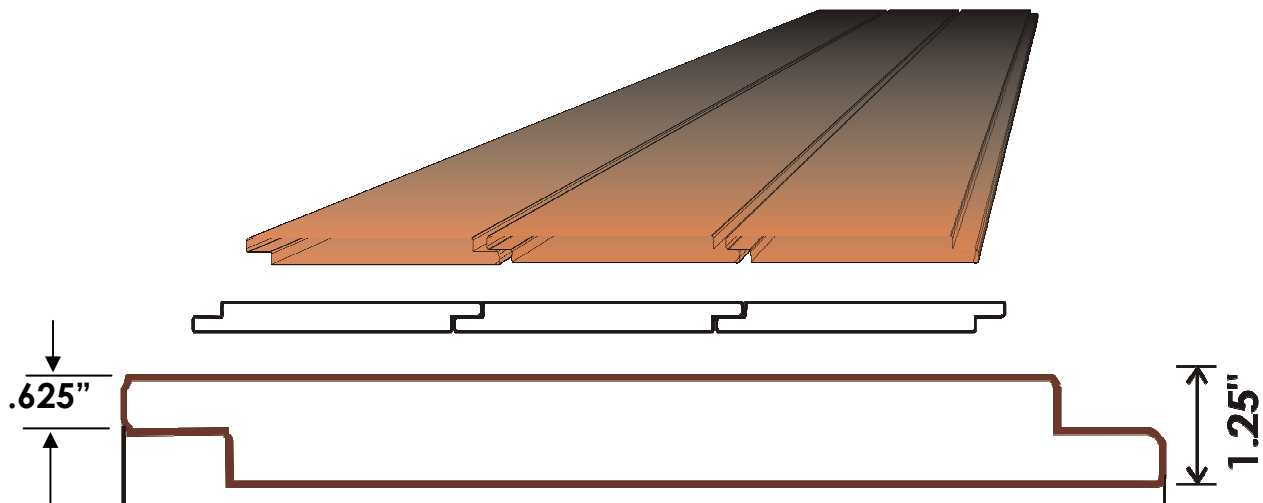

EcoDeck-SL

98% Recycled Poly - Ship Lap Decking

SPECIAL FEATURES:

- Extruded Ship Lap Profile
- 98 % Recycled High Density Polyethylene
- Impervious to weather, road salts, caustics & oils
- Accepts nails and screws / Fab. with regular hand tools
- Optional 20% Fiberglass reinforcement
- Colors available: Brown, Redwood, Cedar, Gray, Black

| PRODUCT DESCRIPTION | Weight lbs/linear. ft | Standard Black /Grey \$/linear ft | Glass Reinforced Black/Grey \$/linear ft |
|---|--------------------------|---|---|
| Eco-Deck-SL 2 x 12 - (1.25" X 12.25")** | 5.75 | \$call | \$call |
| <p>NOTE: 7-year Limited Replacement Warranty - FOB Burlington, WI 53105 Custom Colors: Add 10% - Minimum quantity required</p> | | | |