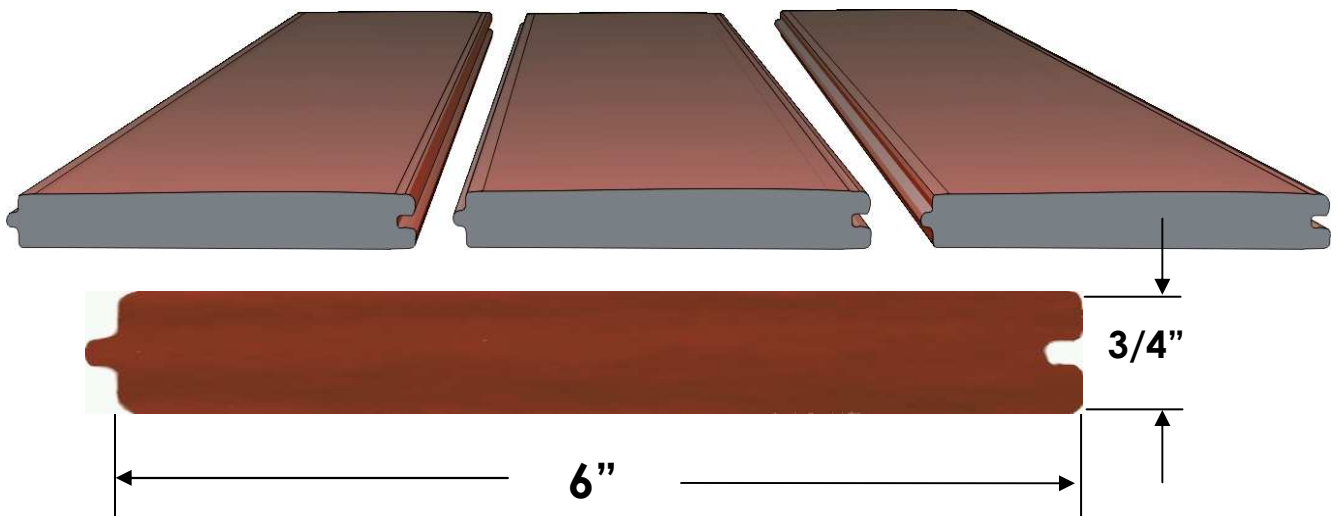

ECODECK-TG

TONGUE & GROVE PROFILE

Recycled Deck Board 

FEATURES:

- Extruded Tongue & Groove Profile
- 98% Recycled Polyethylene
- Impervious to weather, road salts, caustics & oils
- Accepts nails & screws / Fabs with regular hand tools
- Optional 20% Fiberglass Blend for better CTE
- Textured Wood Grain finish for improved traction
- Custom Colors: Redwood, Brown, Cedar, Grey, Black

PRODUCT DESCRIPTION	Weight lbs/linear ft	Standard Black/Grey \$/linear ft	Glass Reinforced \$/linear ft
EcoDeck-TG 1 x 6 Actual Size - 3/4" x 6"	1.60#	\$call	\$call
NOTE: 7-Year Limited Replacement Warranty - FOB Burlington, WI 53105 – Custom Colors: Add 10%, Minimum qty required			