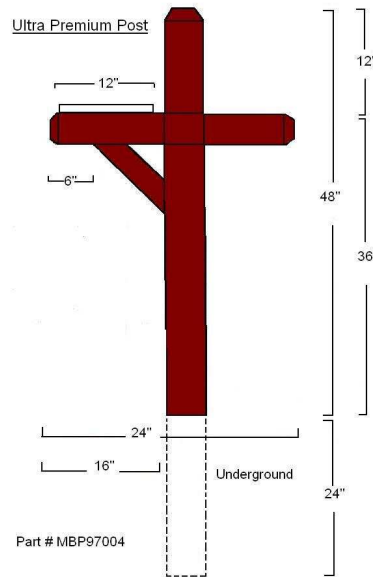

Eco-Tech Recycled Plastic Mail Box Post's

Economy Post Part #
MBP97001

Utility Post Part #
MBP97002

Premium Post Part #
MBP97003

Ultra Premium Post Part #
MBP97004

Shipped fully assembled: (KD version also available)