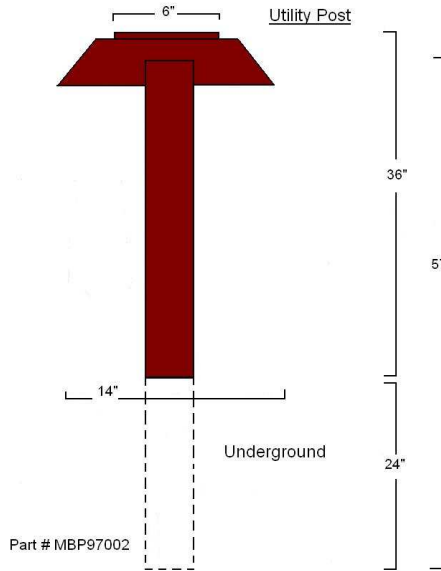

Eco-Tech Recycled Plastic Mail Box Post's

Economy Post Part #
MBP97001

Utility Post Part #
MBP97002

Premium Post Part #
MBP97003

Ultra Premium Post Part #
MBP97004

Shipped fully assembled: (KD version also available)