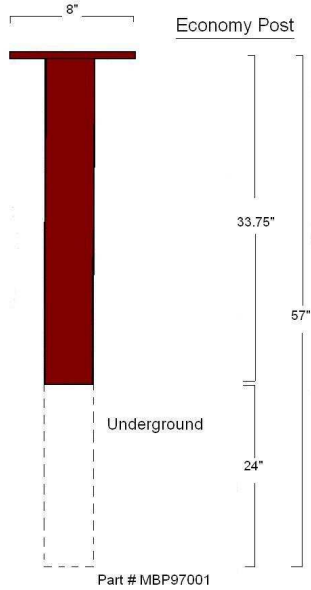

Eco-Tech Recycled Plastic Mail Box Post's

Economy Post Part #
MBP97001

Utility Post Part #
MBP97002

Premium Post Part #
MBP97003

Ultra Premium Post Part #
MBP97004

Shipped fully assembled: (KD version also available)