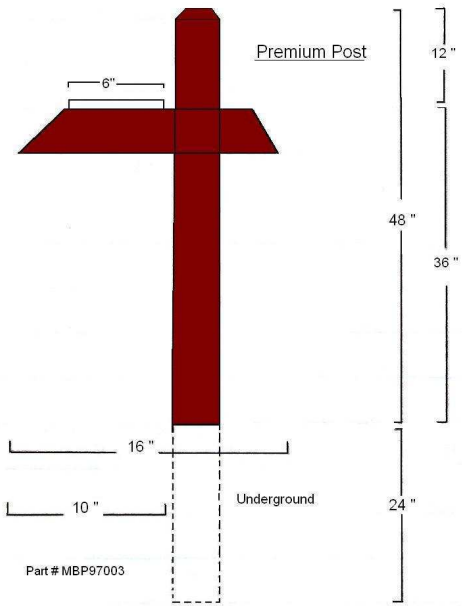

Eco-Tech Recycled Plastic Mail Box Post's

Economy Post Part #
MBP97001

Utility Post Part #
MBP97002

Premium Post Part #
MBP97003

Ultra Premium Post Part #
MBP97004

Shipped fully assembled: (KD version also available)